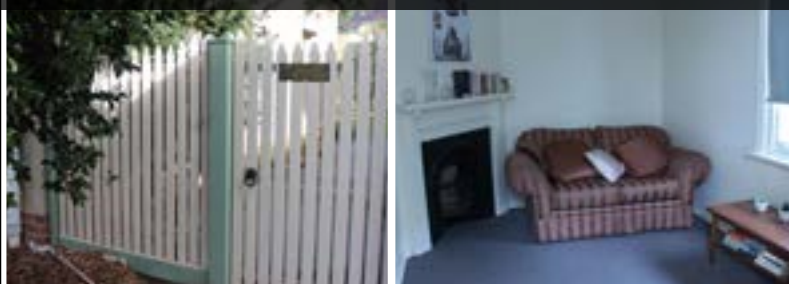

ACCOMMODATION

**Accommodation available
in a shared or private living
environment.**

ARRUPE HOUSE

Features:

- 3 single private bedrooms
- 4 double private bedroom with ensuite
- Shared bathroom facilities
- Shared lounge area with TV
- Shared dining area & kitchen facilities
- Shared laundry facilities

For more information please see the application on our website or contact the Community Liaison Officer.

**Accommodation suitable for
one person or a couple**

MANRESA COTTAGE

Features:

- 1 Single Bedroom
(fold out bed available)
- Self contained Kitchen/Dining area & Bathroom
- Lounge area with TV
- Laundry facilities available from Arrupe House on site
- Fully furnished rooms with linen & towels provided